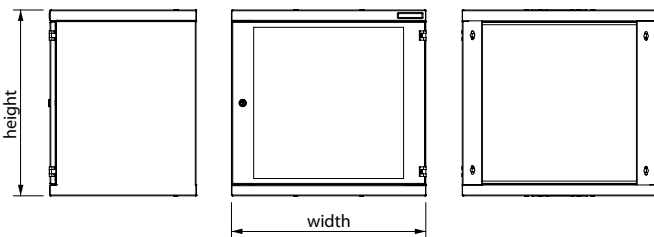

COLOR SAMPLER:

RAL 7035

ROD-10-60/40

DESCRIPTION

Sizes

- Height: 6, 10, 12, 15U
- Width: 530mm
- Depth: 300, 400 or 500mm

Construction

- 1mm sheet steel

Load rating

- standard 20kg balanced load

IP rating

- Standard IP20

Colors

- Standard RAL 7035
- Optionally other colors

Front door

- Tinted security glass (EN 12150-1) or sheet steel door
- Reversible door - easy re-hanging to open right or left (at installation site)
- Door opening angle 180°

Cable entries

- Top and bottom openings for knock-out cable entry, size 100x42 and 150x56mm
- Cable entries on rear edge of enclosure for straight cable path alongside the wall

Others

- Drilling template

STANDARD CONFIGURATION:

- 1 pair of sliding 19" vertical extrusions
- Tinted security glass door (EN 12150-1) with lock
- GND/earthing kit
- 16 mounting kits

Code	H in Units	Dimensions in mm				Dimensions incl. packing in mm			Gross weight in kg
		H	W	D	Useful depth	H	W	D	
REN-06-60/30	6	332	530	300	250	350	555	339	9
REN-06-60/40	6	332	530	400	350	350	555	439	10
REN-10-60/40	10	510	530	400	350	535	555	439	12
REN-12-60/40	12	599	530	400	350	655	555	439	15,5
REN-15-60/40	15	732	530	400	350	758	555	439	16
REN-06-60/50	6	332	530	500	450	350	555	539	11
REN-10-60/50	10	510	530	500	450	535	555	539	13
REN-12-60/50	12	599	530	500	450	655	555	539	21,6
REN-15-60/50	15	732	530	500	450	758	555	539	17,5