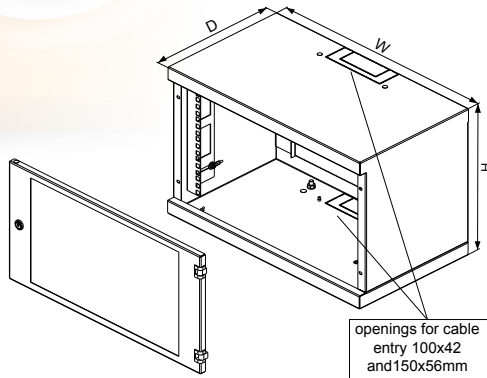

Load rating

- standard 20kg balanced load

IP rating

- Standard IP20

Colors

- Standard RAL 7035
- Optionally other colors

Front door

- Tinted security glass (EN 12150-1) or sheet steel door
- Reversible door - easy re-hanging to open right or left (at installation site)
- Door opening angle 180°

Cable entries

- Top and bottom openings for knock-out cable entry, size 100x42 and 150x56mm
- Cable entries on rear edge of enclosure for straight cable path alongside the wall

Others

- Drilling template

STANDARD CONFIGURATION:

- 1 pair of sliding 19" vertical extrusions
- Tinted security glass door (EN 12150-1) with lock
- GND/earthing kit
- 16 mounting kits

Code	H in Units	Dimensions in mm				Dimensions incl. packing in mm			Gross weight in kg
		H	W	D	Useful depth	H	W	D	
REN-06-60/30	6	332	530	300	250	350	555	339	9
REN-06-60/40	6	332	530	400	350	350	555	439	10
REN-10-60/40	10	510	530	400	350	535	555	439	12
REN-12-60/40	12	599	530	400	350	655	555	439	15,5
REN-15-60/40	15	732	530	400	350	758	555	439	16
REN-06-60/50	6	332	530	500	450	350	555	539	11
REN-10-60/50	10	510	530	500	450	535	555	539	13
REN-12-60/50	12	599	530	500	450	655	555	539	21,6
REN-15-60/50	15	732	530	500	450	758	555	539	17,5